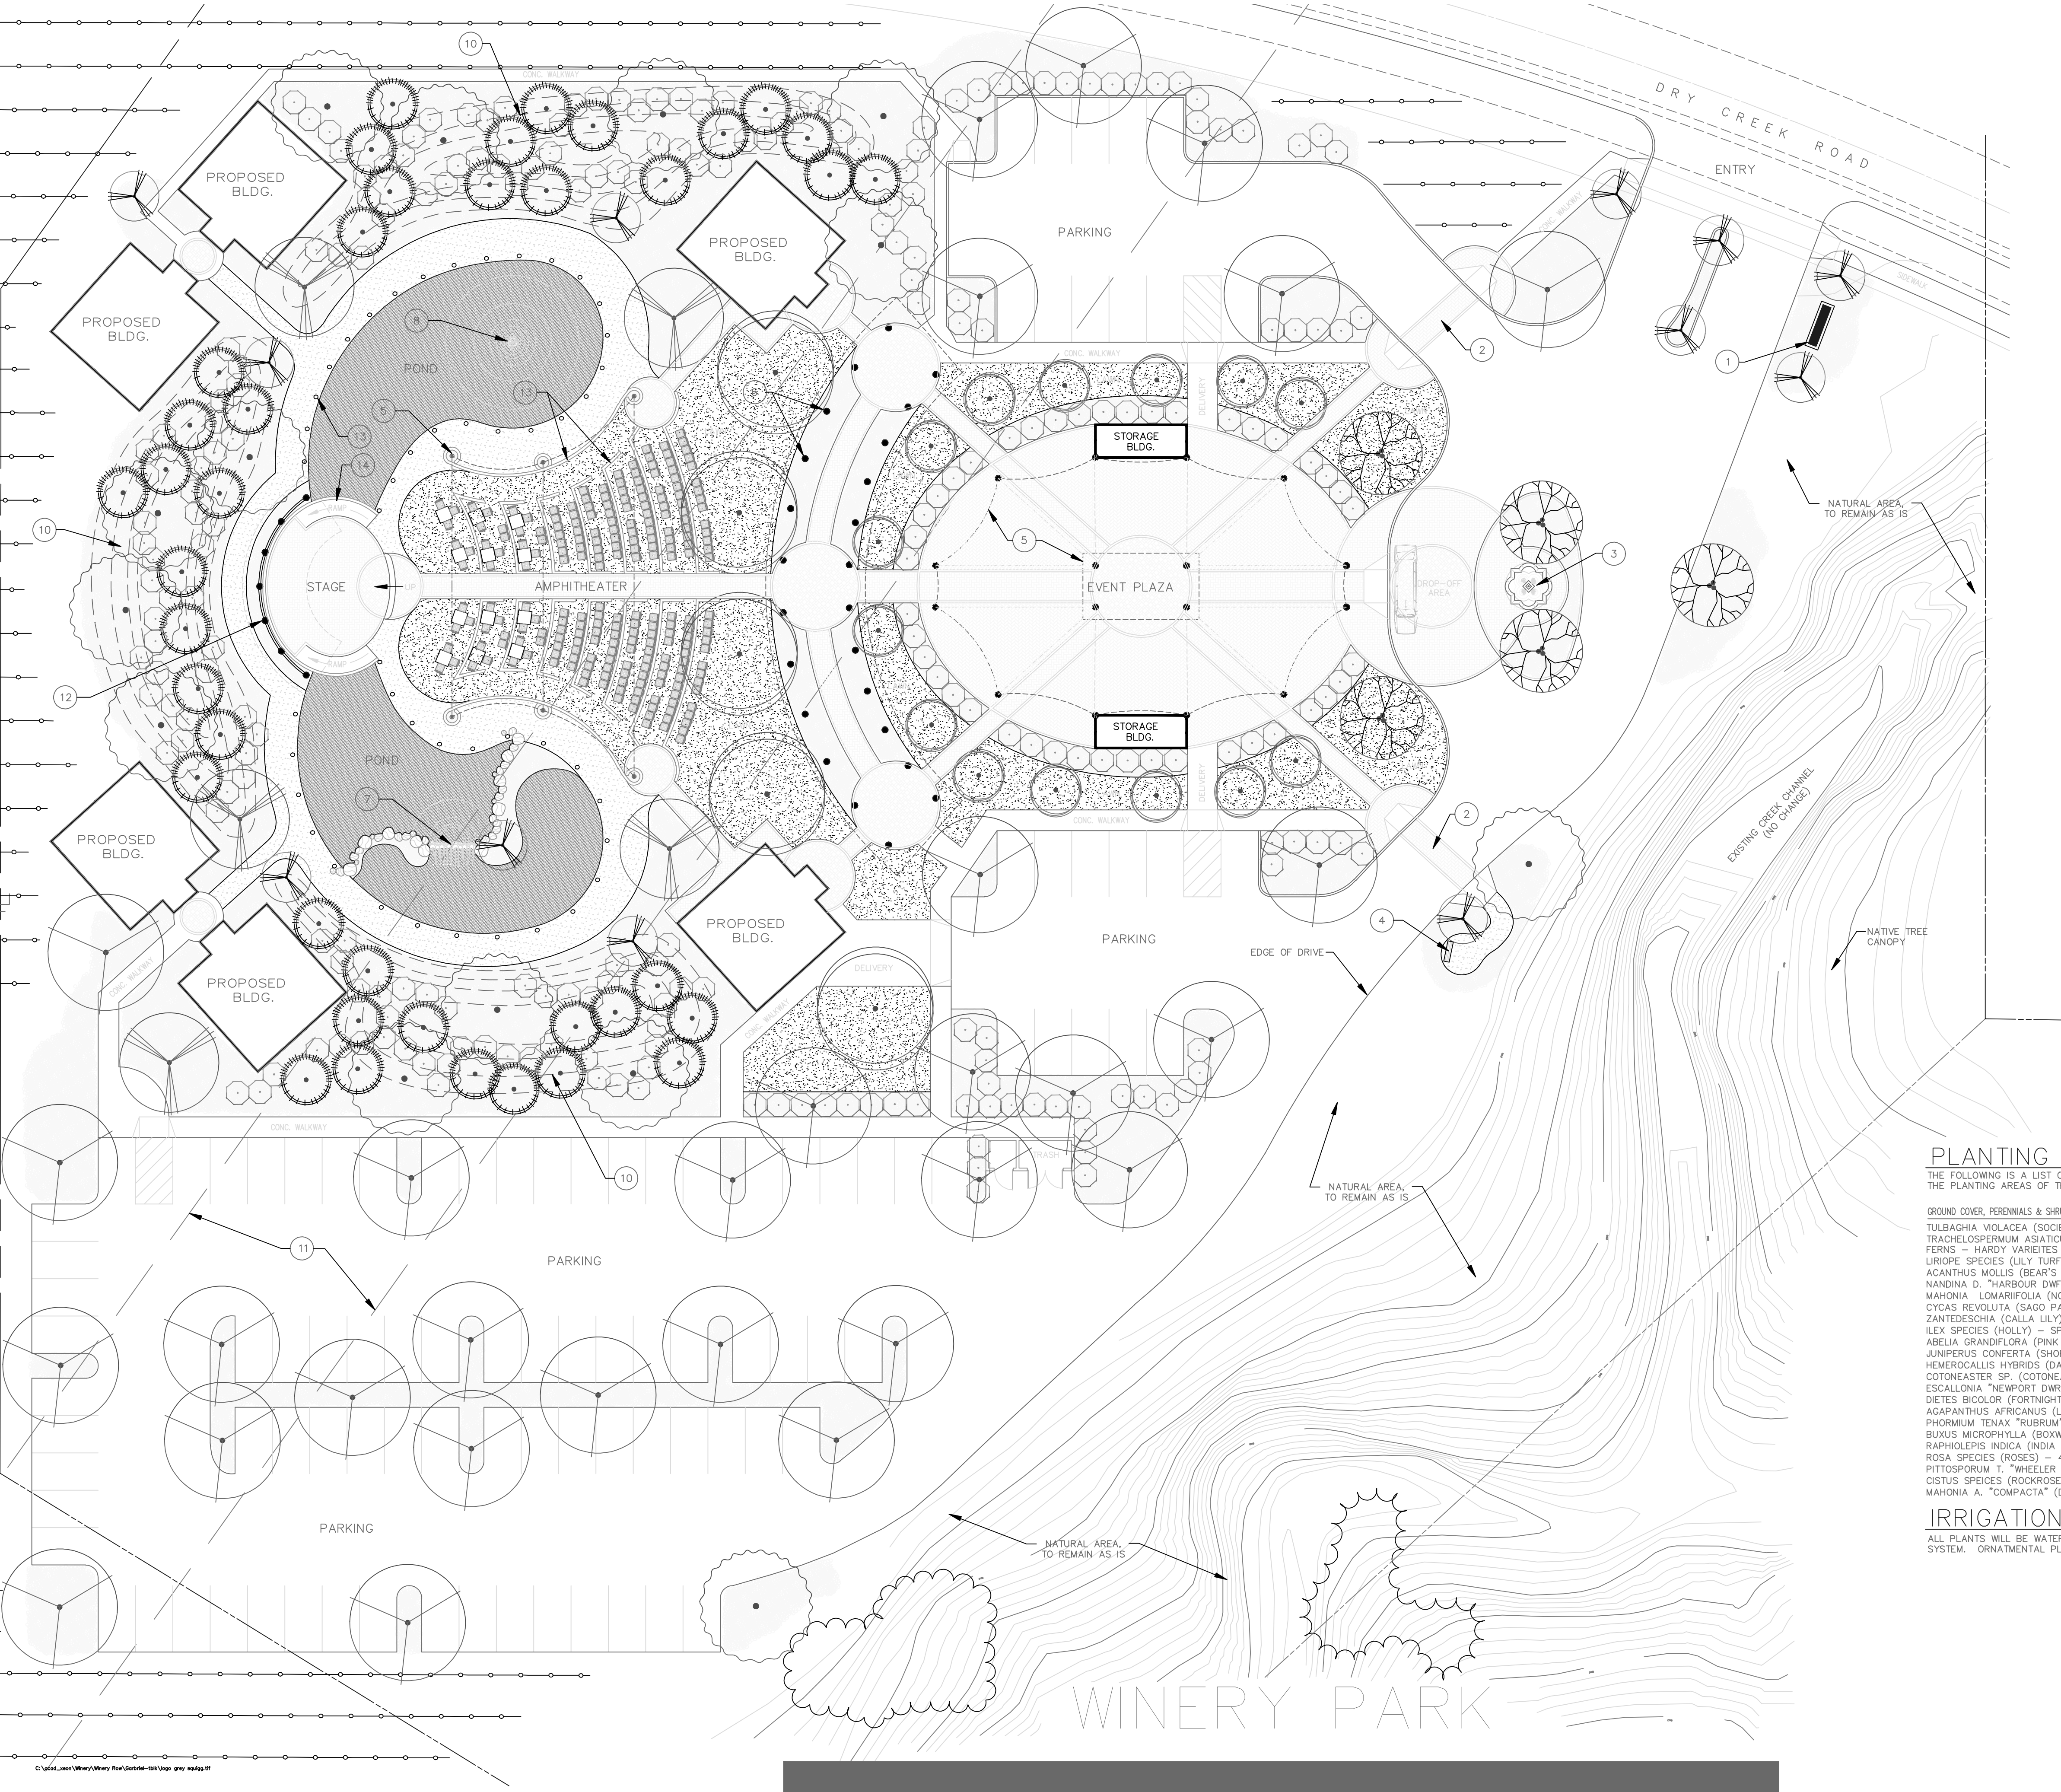

LANDSCAPE SYMBOL LEGEND

- LAWN AREA, TALL DWARF FESCUE SOD
- PLANTING AREA: PERENNIALS, GROUND COVERS AND SHRUBS - SEE PLANT LIST
- D.G. PAVING
- DECORATIVE PERMEABLE PAVERS
- SCREEN SHRUB: SEE PLANT LIST
- MEDIUM ACCENT TREE, 15 GAL. (OPTIONS): ACER PALMATUM (JAPANESE MAPLE) LAGERSTROMIA INDICA (CRAPE MYRTLE)
- NARROW SHADE TREE, 15 GAL. (OPTIONS): GINKGO BILOBA (MAIDENHAIR TREE) LIQUIDAMBAR S. 'FESTIVAL' (SWEET GUM)
- ARIZONA CYPRESS, 15 GAL.
- OLIVE TREE, 24" BOX
- LARGE ACCENT TREE, 15 GAL. (OPTIONS): CHITALPA (CHITALPA T. PINK DAWN) ALBIZIA JULIBRISSIN (SILK TREE) GLEDITSIA TRICANTHOS (HONEY LOCUST)
- LARGE XERISCAPIC TREE, 15 GAL. (OPTIONS): QUERCUS AGRIFOLIA (COAST LIVE OAK) QUERCUS LOBATA (VALLEY OAK) UMBELLULARIA CAL. (CAL. BAY LAUREL)
- PARKING LOT SHADE TREE, 15 GAL. (OPTIONS): PLATANUS ACERIFOLIA (LONDON PLANE TREE) LIQUIDAMBAR S. 'ROTUNDILOBA' (SWEET GUM)
- TALL SHADE TREE, 15 GAL. (OPTIONS): ALNUS RHOMBIFOLIA (WHITE ALDER) LIQUIDAMBAR TULPERIA (TULIP TREE)

PLANTING LIST

THE FOLLOWING IS A LIST OF PLANTS (NOT INCLUSIVE) WITH RECOMMENDED SPACING THAT WILL BE USED FOR THE PLANTING AREAS OF THE SITE:

IRRIGATION NOTES

LANDSCAPE PLAN

0' 5' 10' 20' 30'
SCALE: 1" = 20'-0"

L1.0

11/16/09

WINERY PARK

Paso Robles, California